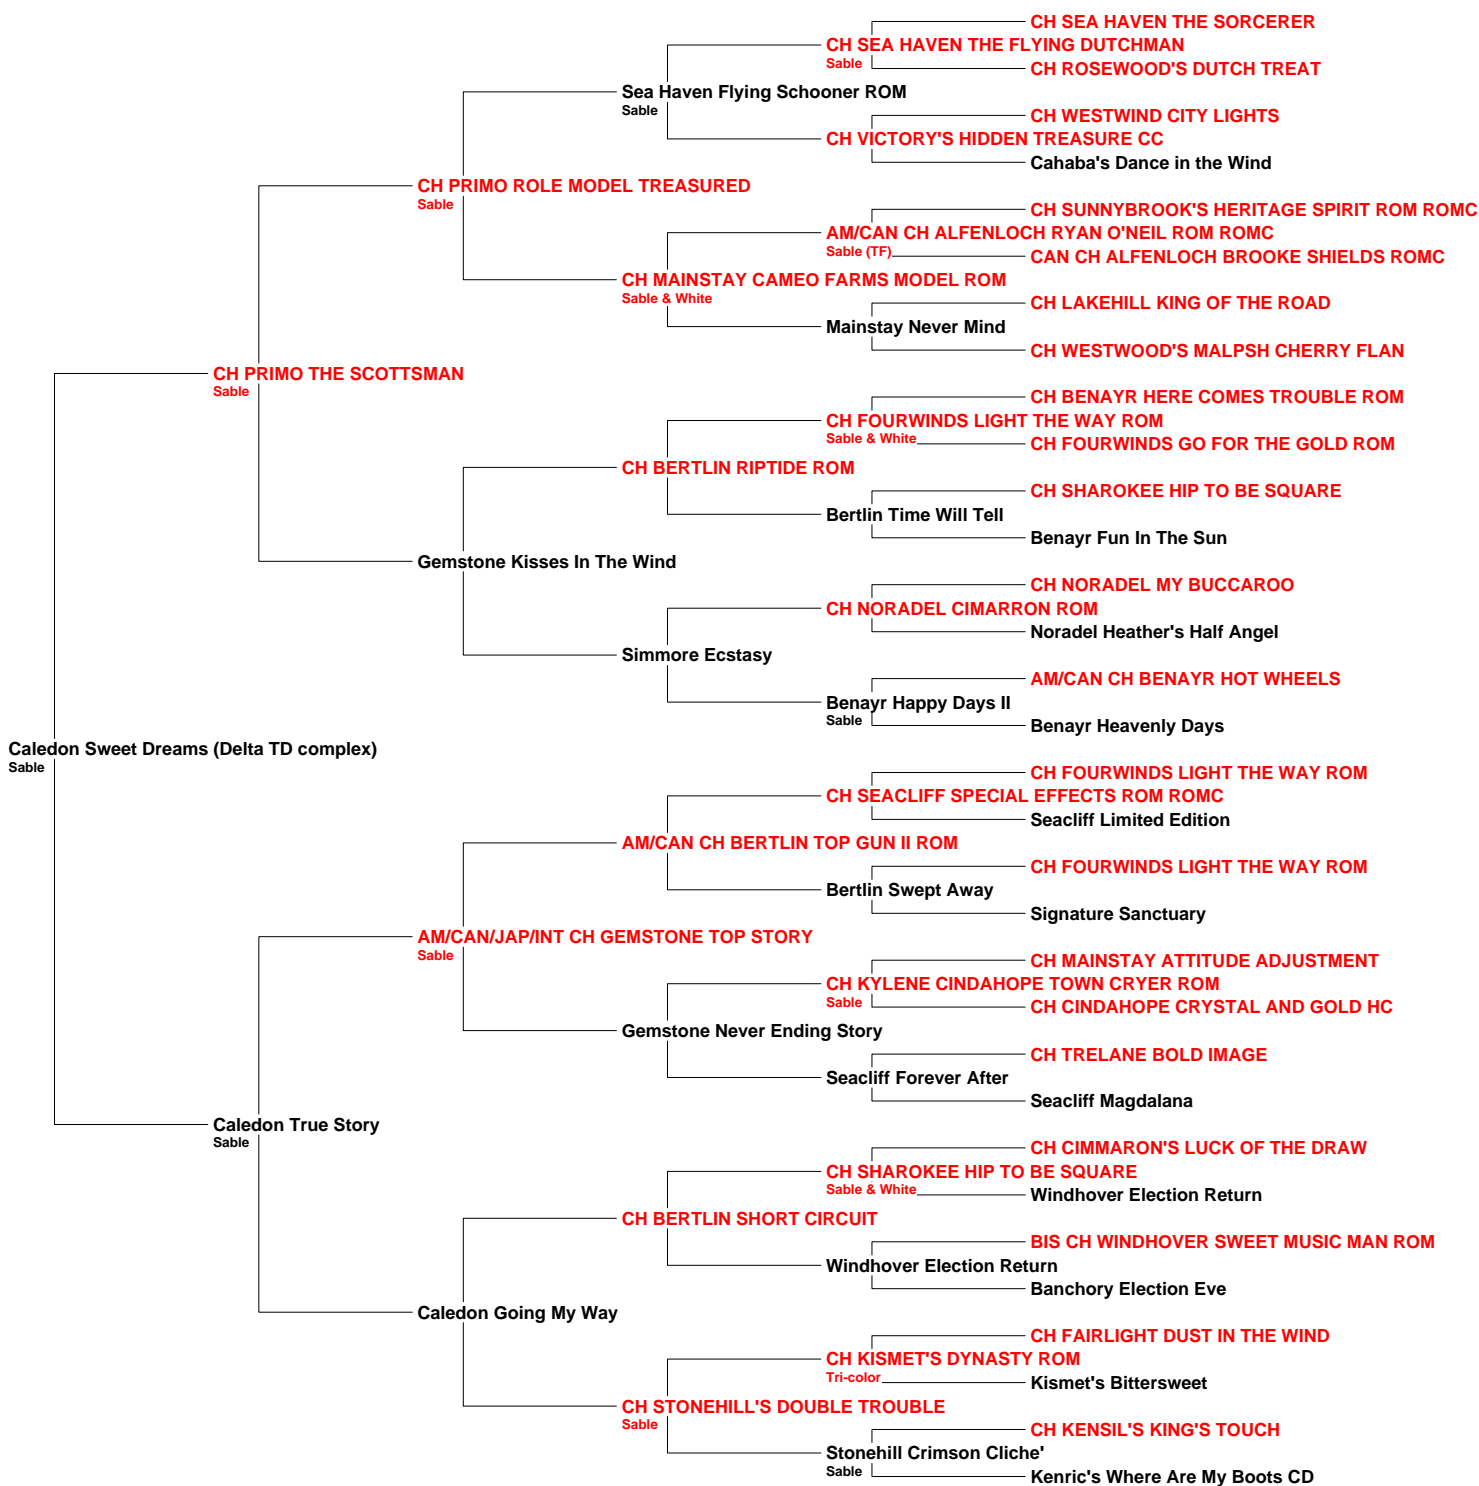

Certificate of Pedigree

Wyndsong Shelties

Shetland Sheepdogs – Brains, Beauty, Companionship & Function in one small but mighty package!