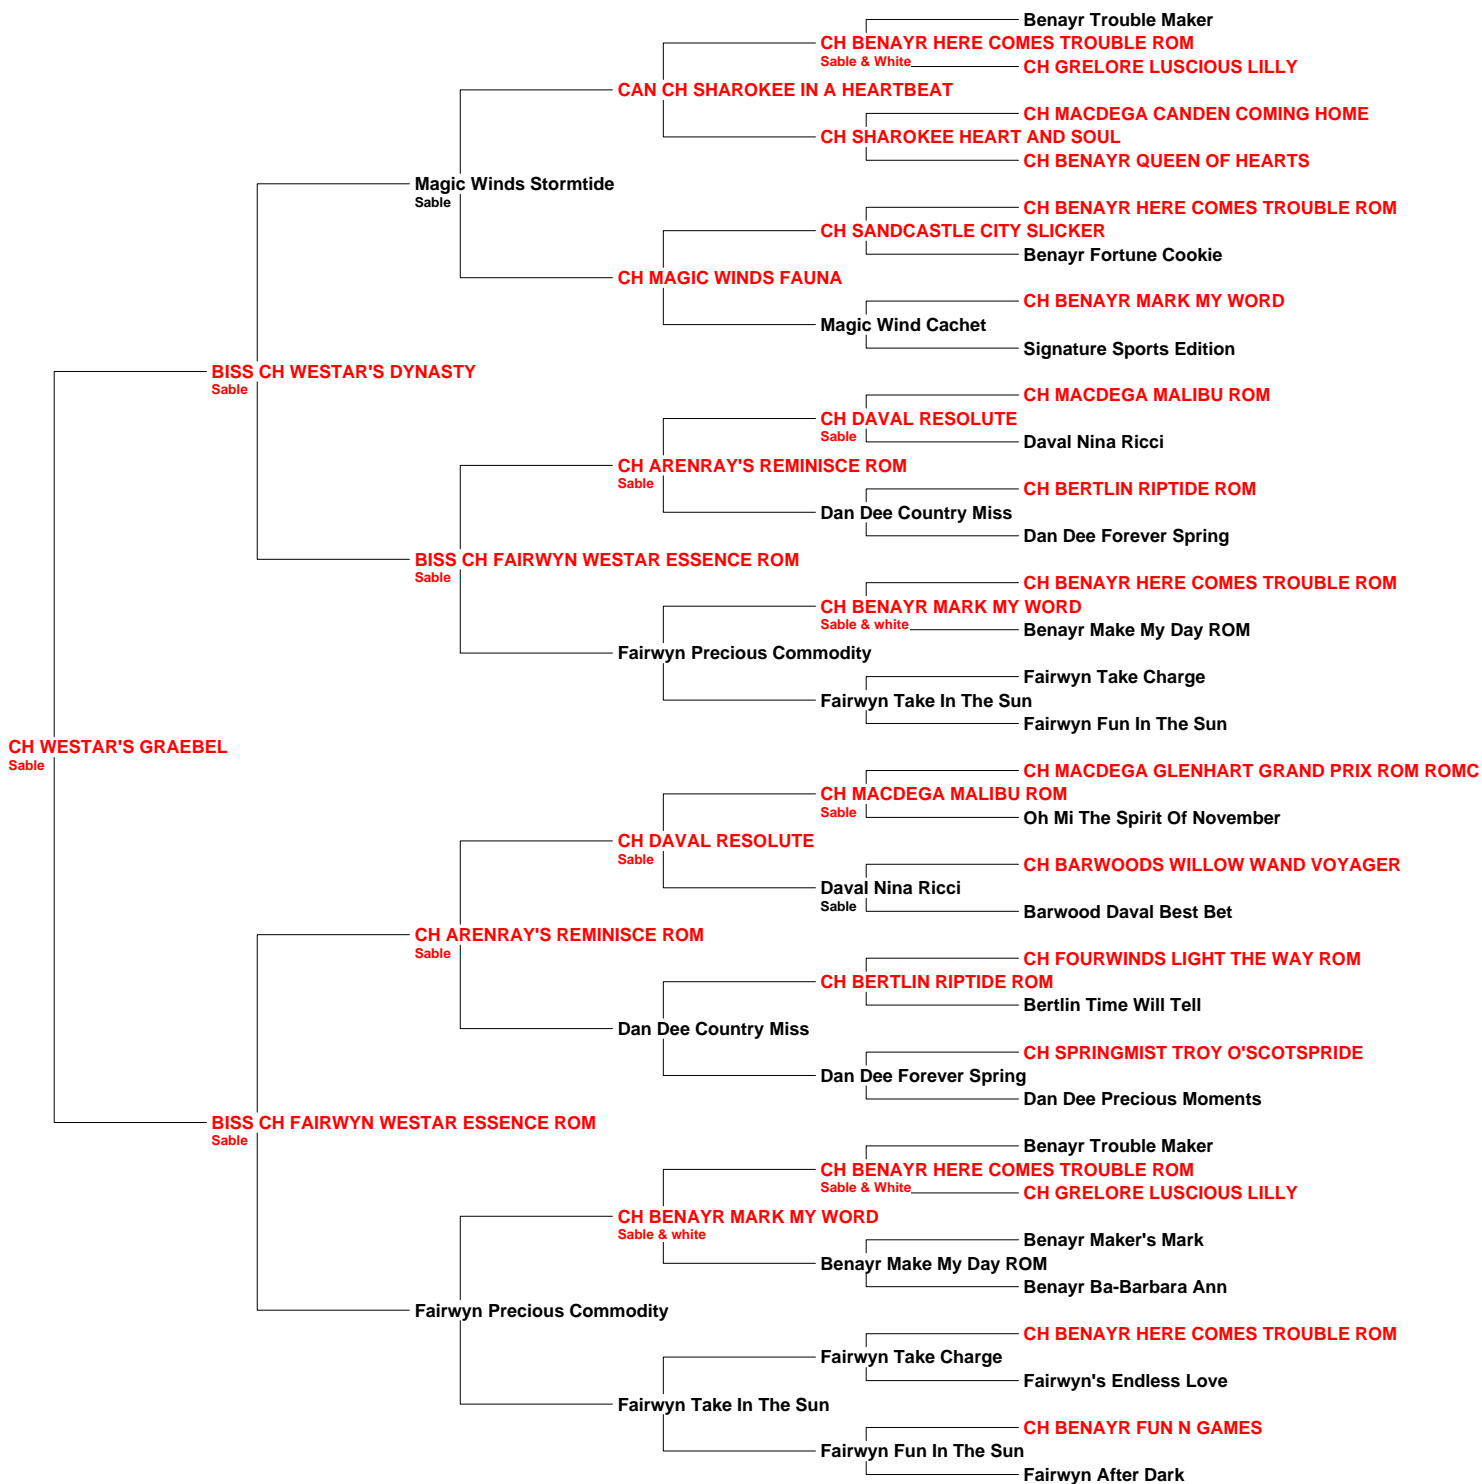

Certificate of Pedigree

Wyndsong Shelties

Shetland Sheepdogs – Brains, Beauty, Companionship & Function in one small but mighty package!