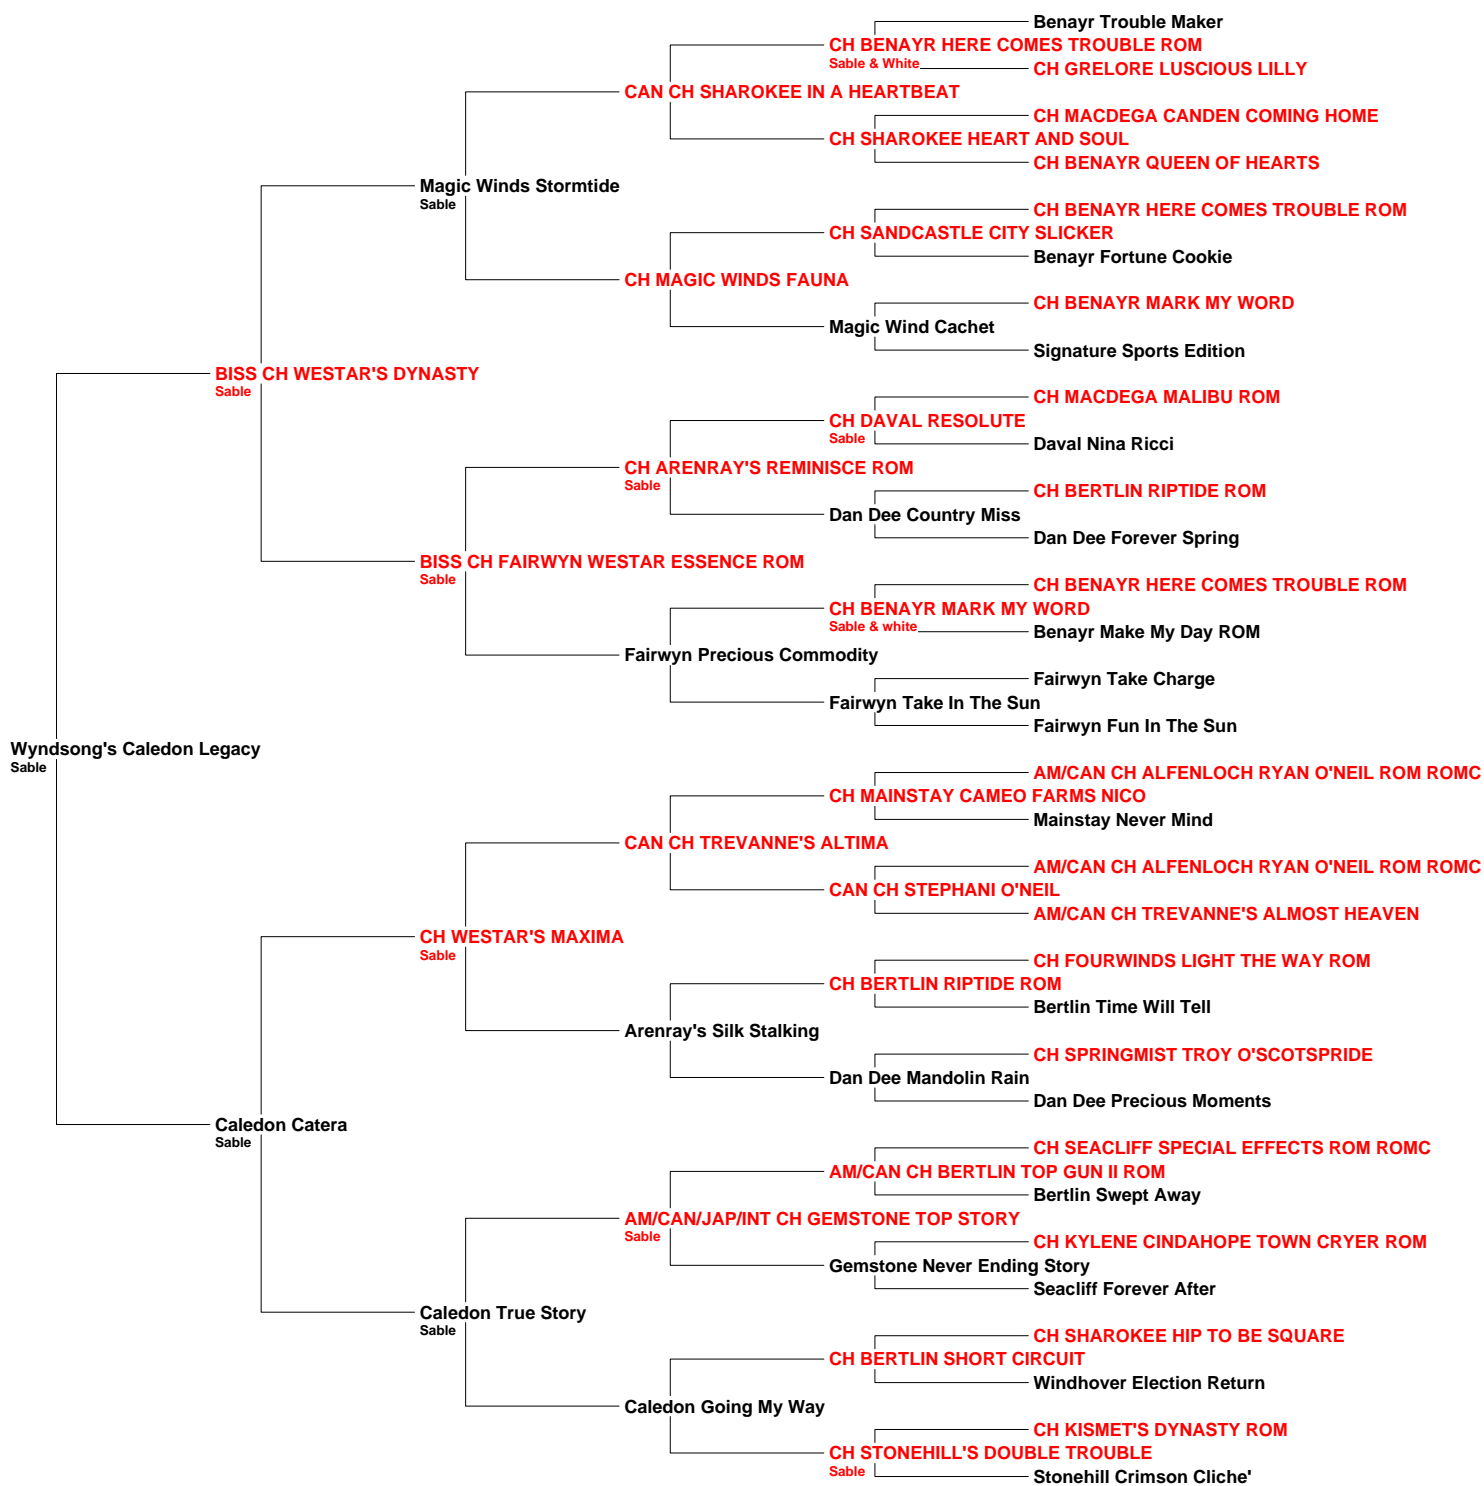

Certificate of Pedigree

Wyndsong Shelties

Shetland Sheepdogs – Brains, Beauty, Companionship & Function in one small but mighty package!