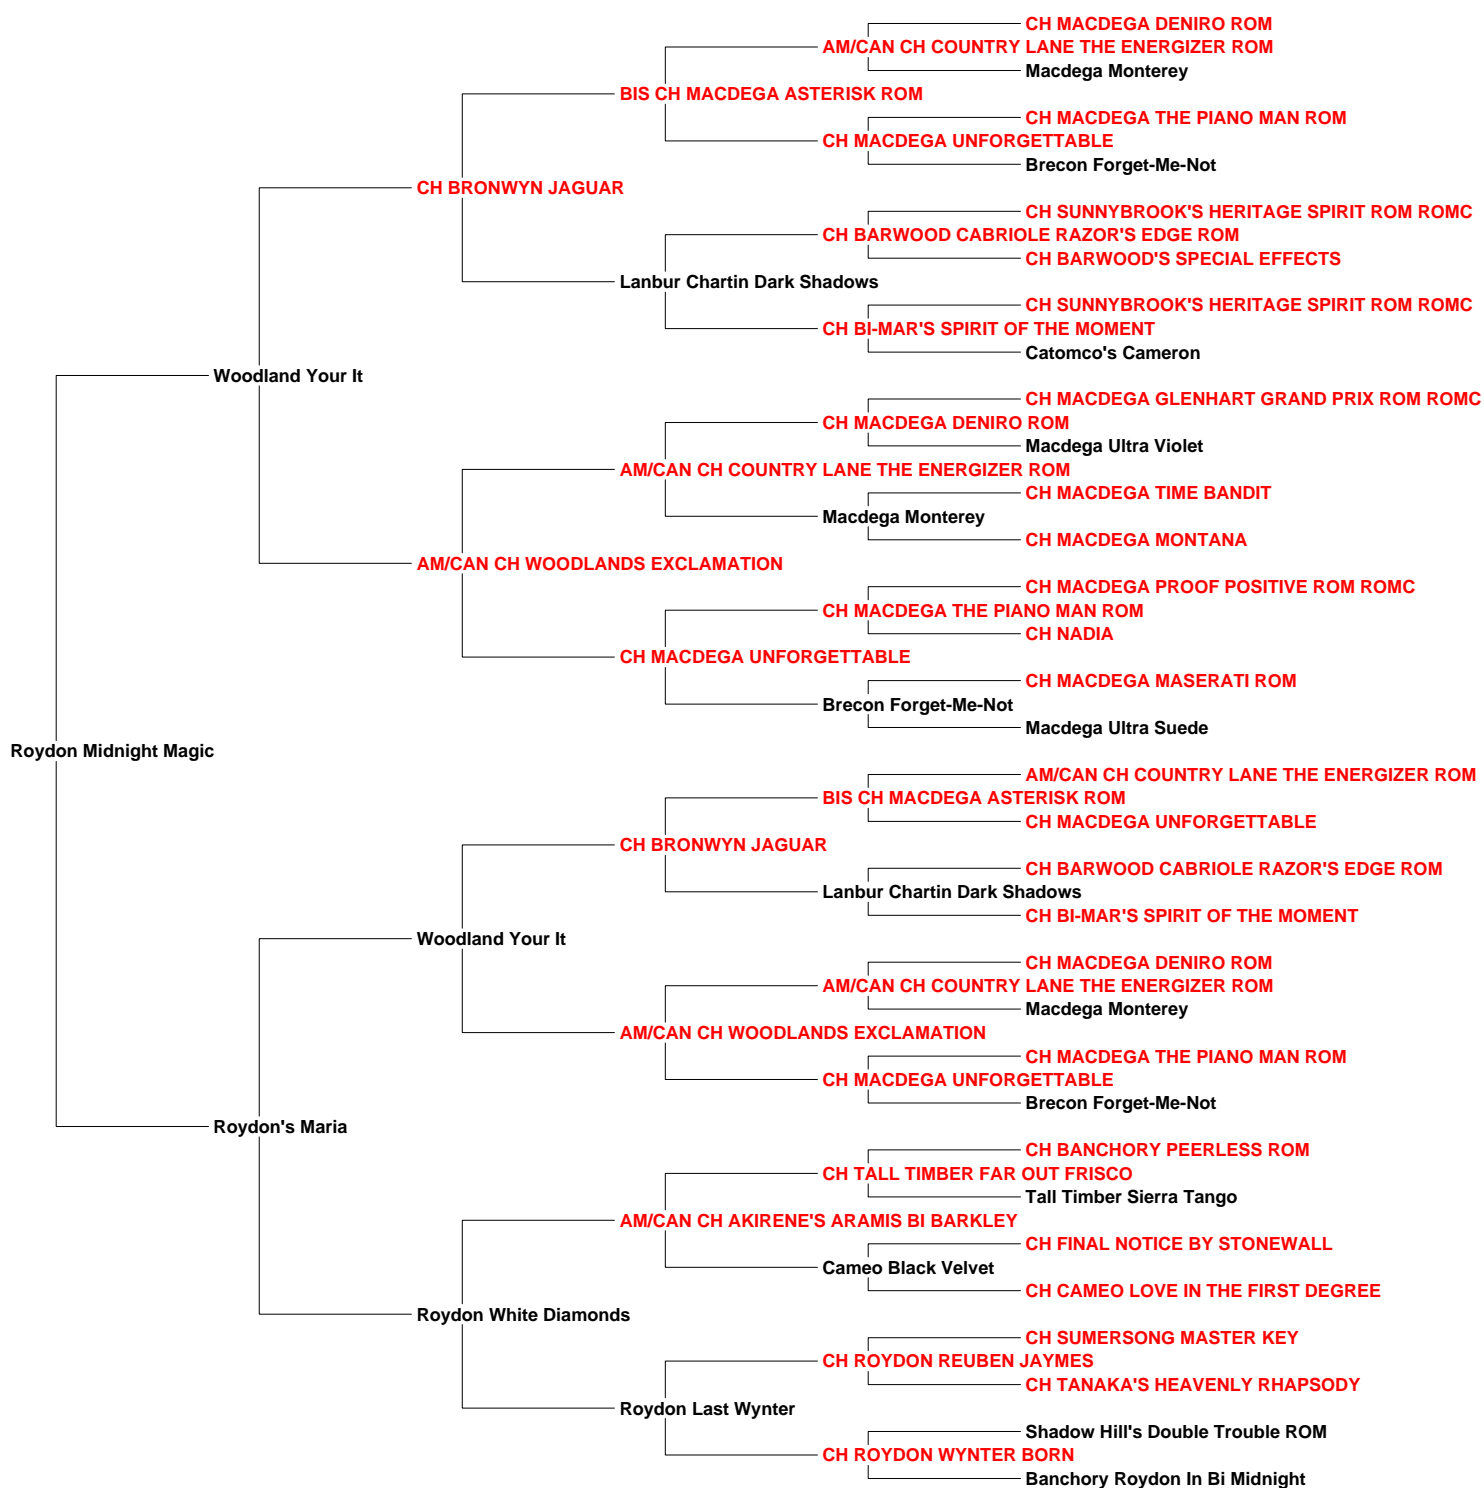

Certificate of Pedigree

Wyndsong Shelties

Shetland Sheepdogs -- Brains, Beauty, Companionship & Function in one small but mighty package!

Deborah Luper -- PO Box 771757 -- Eagle River AK 99577
 907-694-7700 -- Email: DLuper@aol.com -- www.wyndsongshelties.com