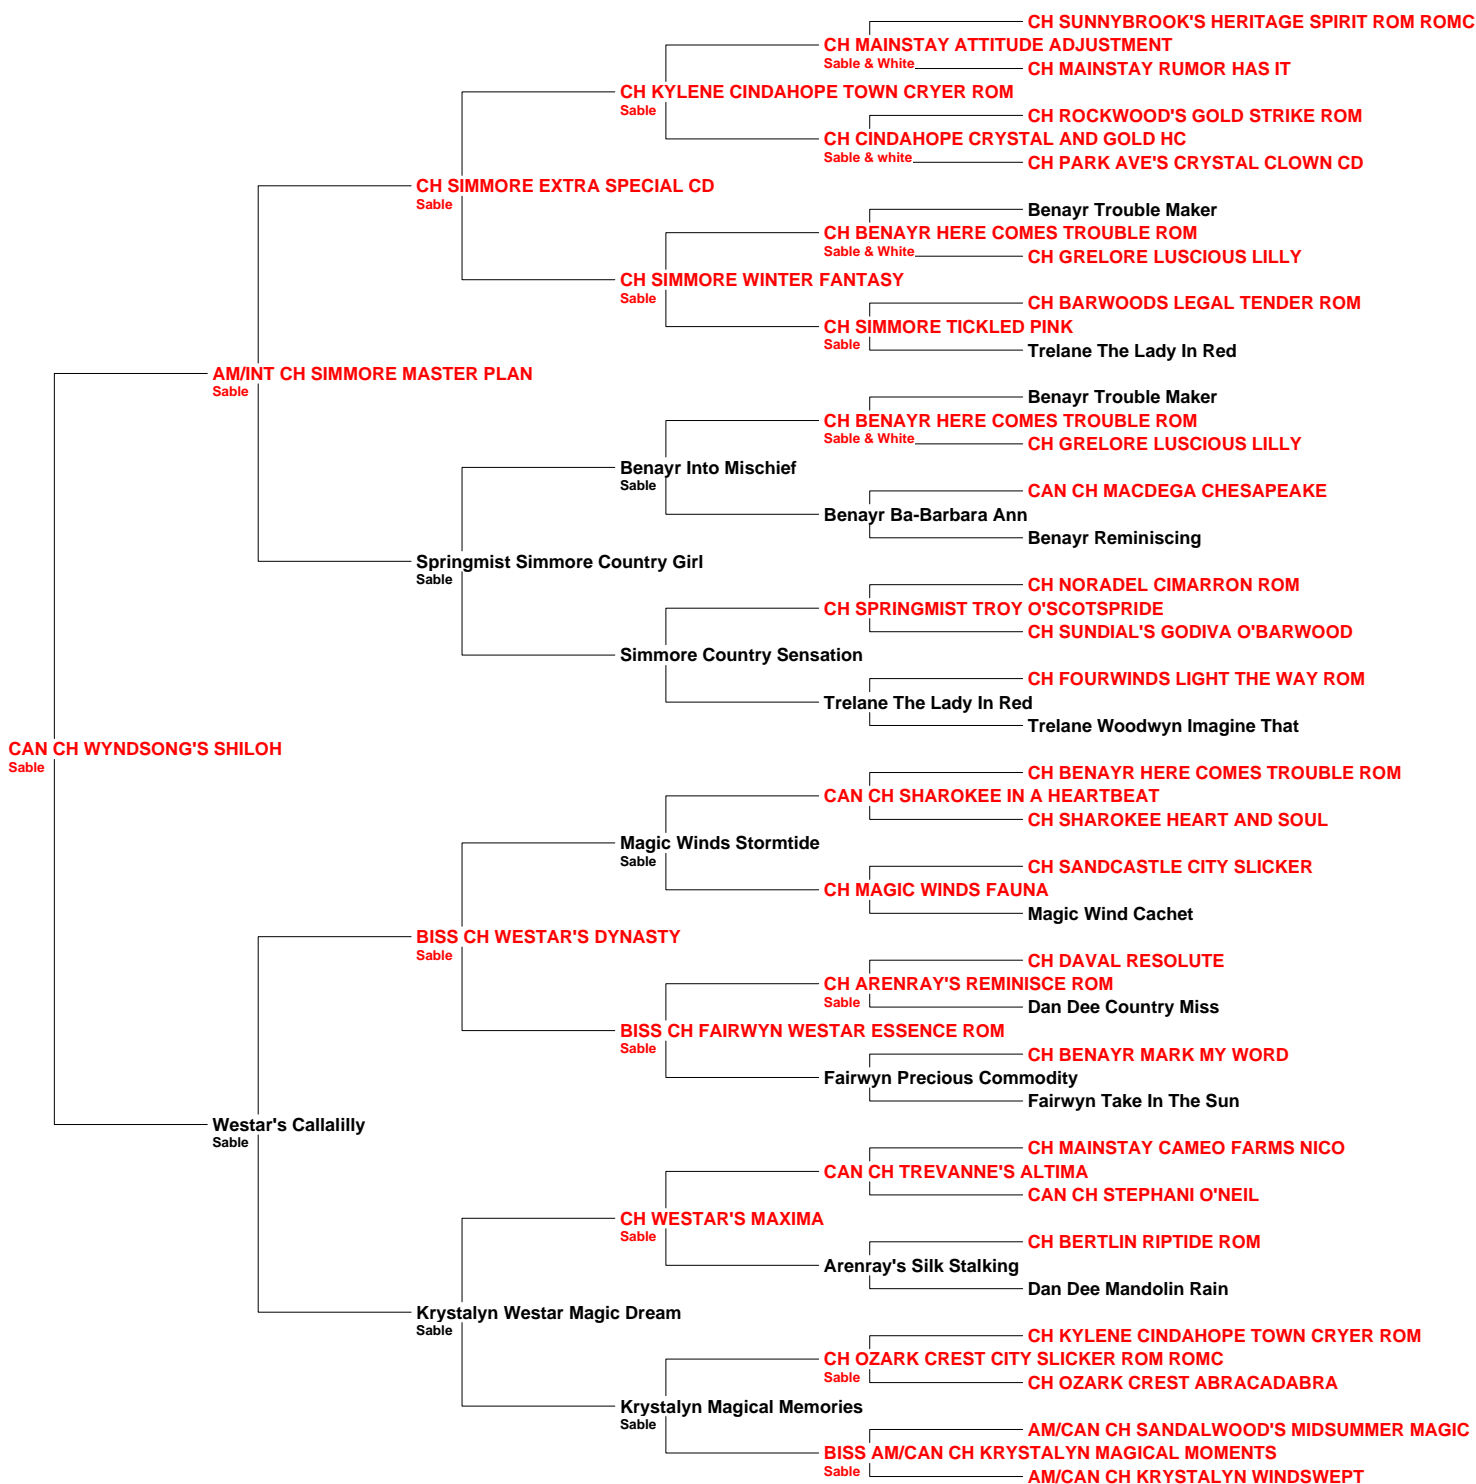

Certificate of Pedigree

Wyndsong Shelties

Shetland Sheepdogs – Brains, Beauty, Companionship & Function in one small but mighty package!