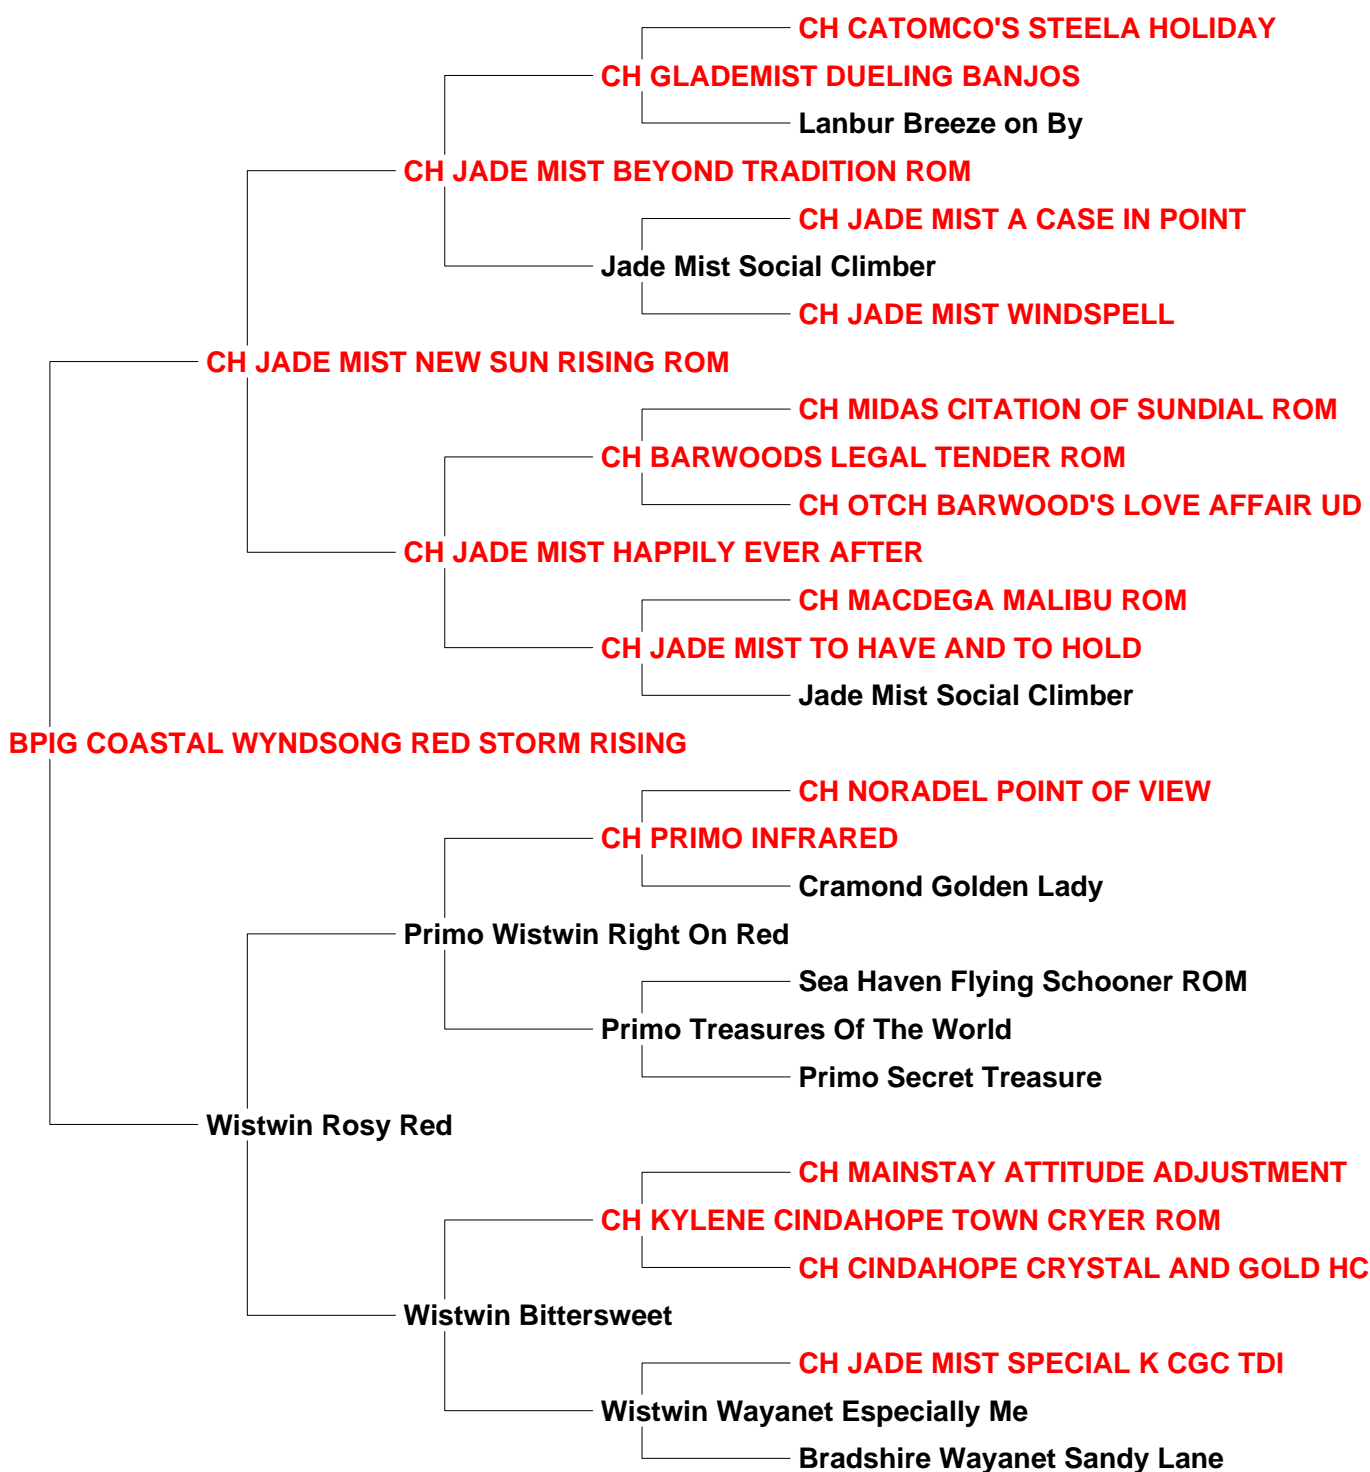

Certificate of Pedigree
Wyndsong Shelties

Shetland Sheepdogs – Brains, Beauty, Companionship & Function in one small but mighty package!