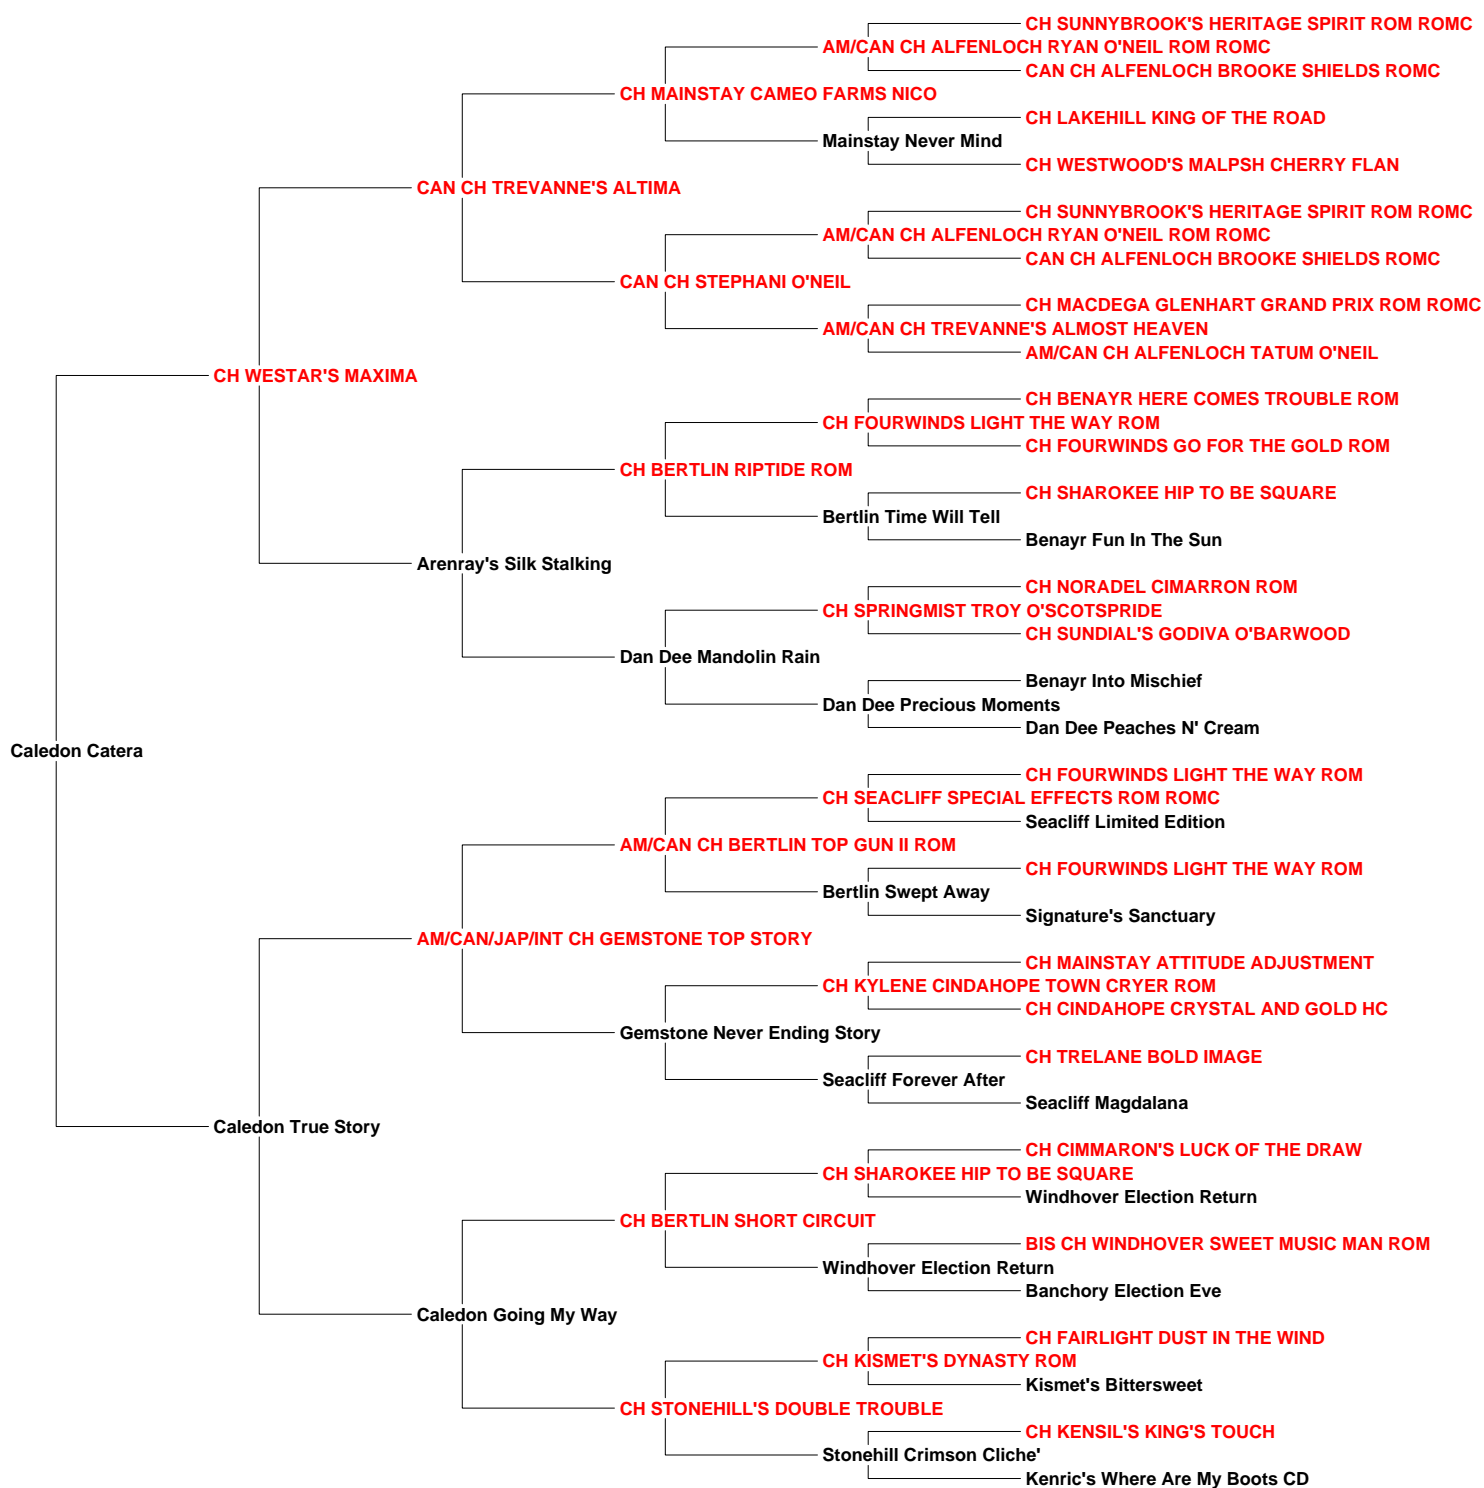

Certificate of Pedigree

Wyndsong Shelties

Shetland Sheepdogs -- Brains, Beauty, Companionship & Function in one small but mighty package!

Deborah Luper -- PO Box 771757 -- Eagle River AK 99577
 907-694-7700 -- Email: DLuper@aol.com -- www.wyndsongshelties.com